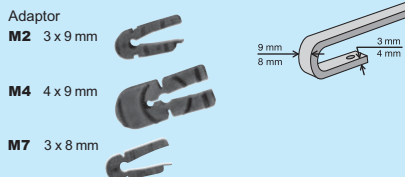

INSTRUKCJA MONTAŻU PIÓRO STANDARD – RAMIĘ, W SAMOCHODACH OSOBOWYCH
ASSEMBLY OF STANDARD WIPER BLADE AND ARM – PASSENGER CARS