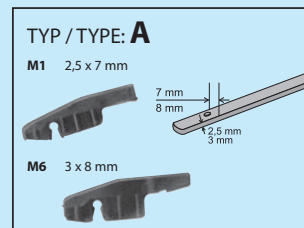

ADAPTORY DO PIÓR PŁASKICH
ADAPTORS FOR FLAT WIPER BLADES