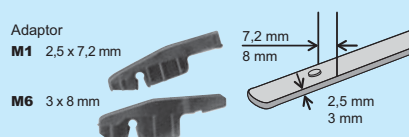

INSTRUKCJA MONTAŻU PIÓRO STANDARD – RAMIĘ, W SAMOCHODACH OSOBOWYCH
ASSEMBLY OF STANDARD WIPER BLADE AND ARM – PASSENGER CARS