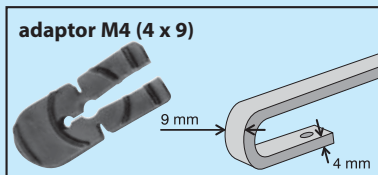

ADAPTORY DO PIÓR STANDARD – SAMOCHODY OSOBOWE
ADAPTORS – PASSENGER CARS