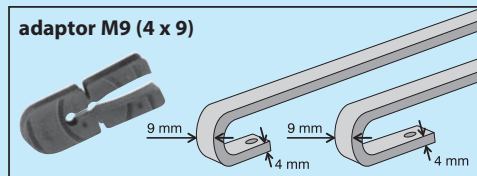

ADAPTORY DO PIÓR STANDARD – SAMOCHODY OSOBOWE
ADAPTORS – PASSENGER CARS