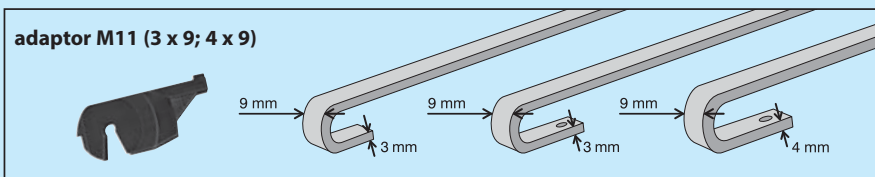

ADAPTORY DO PIÓR STANDARD – SAMOCHODY OSOBOWE
ADAPTORS – PASSENGER CARS