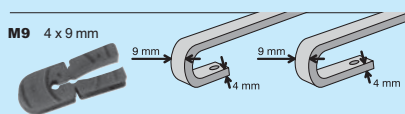

INSTRUKCJA MONTAŻU PIÓRO STANDARD – RAMIĘ, W SAMOCHODACH OSOBOWYCH
ASSEMBLY OF STANDARD WIPER BLADE AND ARM – PASSENGER CARS