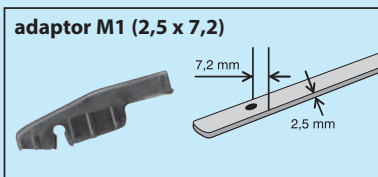

ADAPTORY DO PIÓR STANDARD – SAMOCHODY OSOBOWE
ADAPTORS – PASSENGER CARS