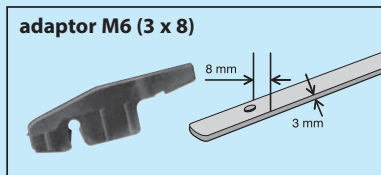

ADAPTORY DO PIÓR STANDARD – SAMOCHODY OSOBOWE
ADAPTORS – PASSENGER CARS